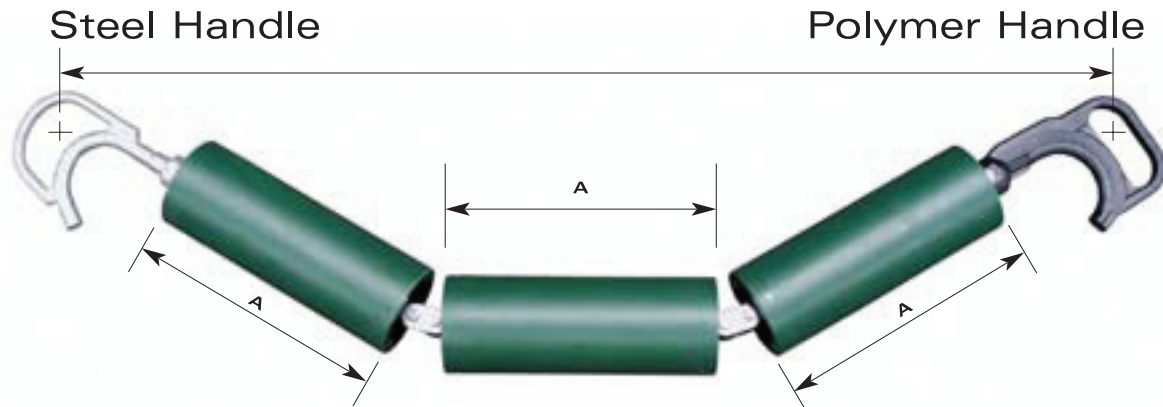

Field conveyor - polymer suspended sets

Belt Width mm	A mm	B mm	Polymer 102mm Dia Ref	102mm Dia Ref	127mm Dia Ref
500	190	813	HDP26SI	CDS20	CES20
600	224	889	HDP24SI	CDS24	CES24
650	240	940	HDP26SI	CDS26	CES26
750	280	1041	HDP30SI	CDS30	CES30
800	295	1092	HDP32SI	CDS32	CES32
900	330	1194	HDP36SI	CDS36	CES36
1000	360	1280	HDP40SI	CDS40	CES40
1050	380	1346	HDP42SI	CDS42	CES42
1200	432	1499	HDP48SI	CDS48	CES48

Ref: P/H = Polyhook with handle S/hook = Steel hook S/handle = Steel hook with handle

Canning Conveyor

Material Handling Solutions

Sandy Lane Industrial Estate Worksop Nottinghamshire S80 1TN

Tel: 01909 486166 Fax: 01909 500638